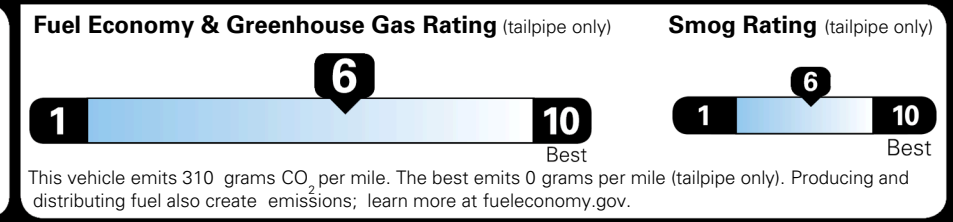

EPA DOT Fuel Economy and Environment

Gasoline Vehicle

You save \$0
 in fuel costs over 5 years compared to the average new vehicle.

Annual fuel cost \$1,700

Actual results will vary for many reasons, including driving conditions and how you drive and maintain your vehicle. The average new vehicle gets 29 MPG and costs \$8,500 to fuel over 5 years. Cost estimates are based on 15,000 miles per year at \$ 3.30 per gallon. MPGe is miles per gasoline gallon equivalent. Vehicle emissions are a significant cause of climate change and smog.