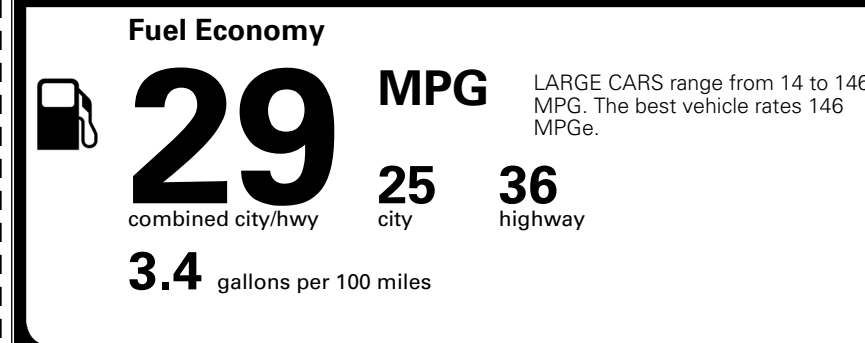

EPA DOT Fuel Economy and Environment

Gasoline Vehicle

You save $0
in fuel costs over 5 years compared to the average new vehicle.

Annual fuel cost $1,700