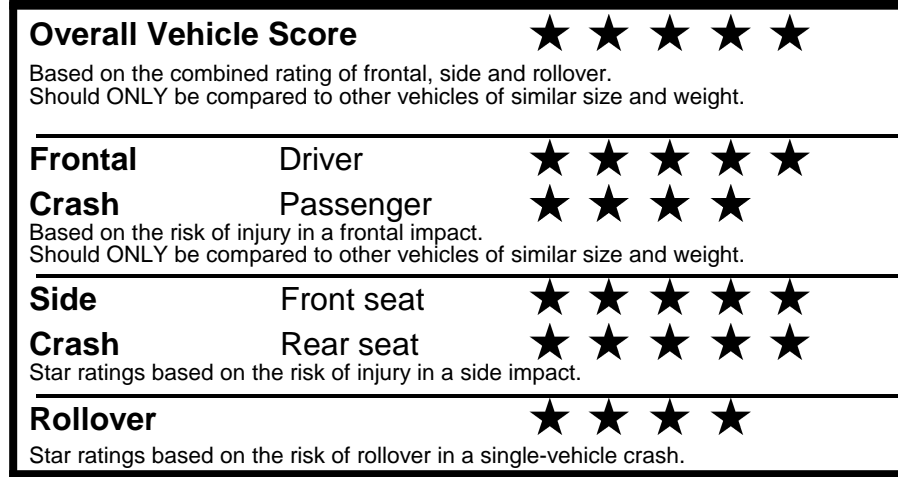

fueleconomy.gov

Calculate personalized estimates and compare vehicles

GOVERNMENT 5-STAR SAFETY RATINGS

Star ratings range from 1 to 5 stars (★★★★★) with 5 being the highest.
 Source: National Highway Traffic Safety Administration (NHTSA).
www.safercar.gov or 1-888-327-4236