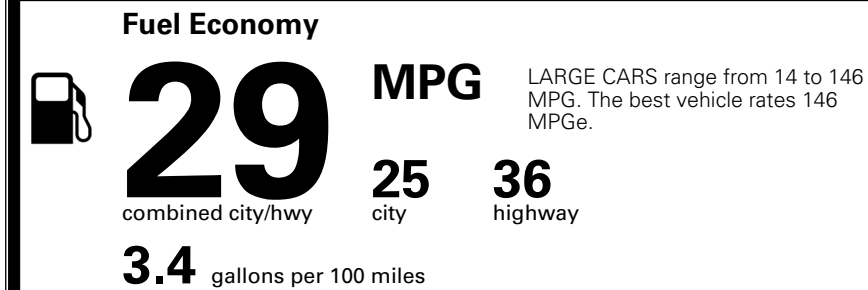

EPA DOT Fuel Economy and Environment

Gasoline Vehicle

You save $0
in fuel costs over 5 years compared to the average new vehicle.

Annual fuel cost $1,700