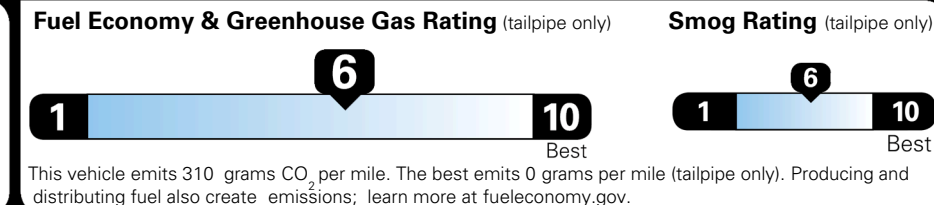

EPA DOT Fuel Economy and Environment

Gasoline Vehicle

You save \$0
 in fuel costs over 5 years compared to the average new vehicle.

Annual fuel cost \$1,700

Actual results will vary for many reasons, including driving conditions and how you drive and maintain your vehicle. The average new vehicle gets 29 MPG and costs \$8,500 to fuel over 5 years. Cost estimates are based on 15,000 miles per year at \$ 3.30 per gallon. MPGe is miles per gasoline gallon equivalent. Vehicle emissions are a significant cause of climate change and smog.