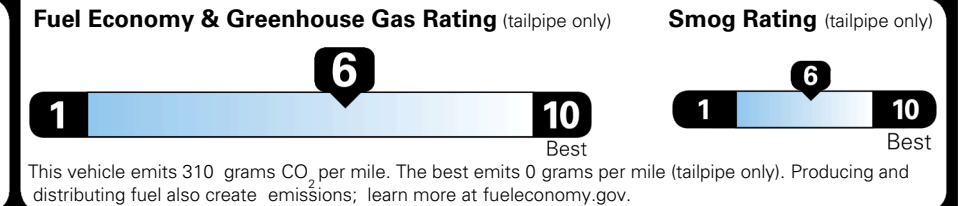

EPA DOT Fuel Economy and Environment

Gasoline Vehicle

You save \$0
 in fuel costs over 5 years compared to the average new vehicle.

Annual fuel cost \$1,700

Actual results will vary for many reasons, including driving conditions and how you drive and maintain your vehicle. The average new vehicle gets 29 MPG and costs \$8,500 to fuel over 5 years. Cost estimates are based on 15,000 miles per year at \$ 3.30 per gallon. MPGe is miles per gasoline gallon equivalent. Vehicle emissions are a significant cause of climate change and smog.