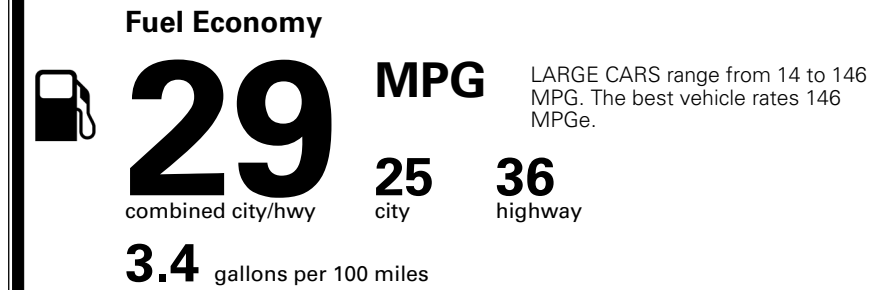

EPA DOT Fuel Economy and Environment

Gasoline Vehicle

You save $0
in fuel costs over 5 years compared to the average new vehicle.

Annual fuel cost $1,700