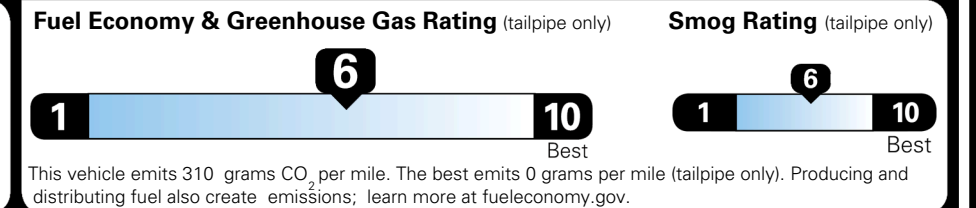

### EPA DOT Fuel Economy and Environment

Gasoline Vehicle

**You save \$0**  
 in fuel costs over 5 years compared to the average new vehicle.

**Annual fuel cost \$1,700**

Actual results will vary for many reasons, including driving conditions and how you drive and maintain your vehicle. The average new vehicle gets 29 MPG and costs \$8,500 to fuel over 5 years. Cost estimates are based on 15,000 miles per year at \$ 3.30 per gallon. MPGe is miles per gasoline gallon equivalent. Vehicle emissions are a significant cause of climate change and smog.