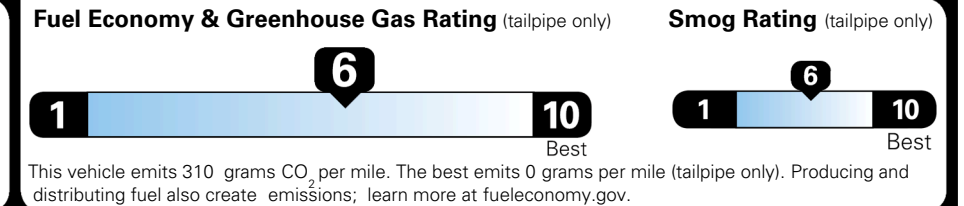

Actual results will vary for many reasons, including driving conditions and how you drive and maintain your vehicle. The average new vehicle gets 29 MPG and costs $8,500 to fuel over 5 years. Cost estimates are based on 15,000 miles per year at $ 3.30 per gallon. MPGe is miles per gasoline gallon equivalent. Vehicle emissions are a significant cause of climate change and smog.

fueleconomy.gov

Calculate personalized estimates and compare vehicles

GOVERNMENT 5-STAR SAFETY RATINGS

Overall Vehicle Score ★ ★ ★ ★ ★

Based on the combined rating of frontal, side and rollover. Should ONLY be compared to other vehicles of similar size and weight.

Frontal Driver ★ ★ ★ ★ ★

Crash Passenger ★ ★ ★ ★ ★

Based on the risk of injury in a frontal impact. Should ONLY be compared to other vehicles of similar size and weight.

Side Front seat ★ ★ ★ ★ ★

Crash Rear seat ★ ★ ★ ★ ★

Star ratings based on the risk of injury in a side impact.

Rollover ★ ★ ★ ★ ★

Star ratings based on the risk of rollover in a single-vehicle crash.

Star ratings range from 1 to 5 stars (★★★★★) with 5 being the highest.

Source: National Highway Traffic Safety Administration (NHTSA).

www.safercar.gov or 1-888-327-4236

Manufacturer's suggested retail price includes Manufacturer's recommended pre-delivery service. License and title fees, state and local taxes and other dealer installed options and accessories are not included in the manufacturer's suggested retail price.

PARTS CONTENT INFORMATION

FOR VEHICLES IN THIS CAR LINE U.S./CANADIAN PARTS CONTENT: 0 %

MAJOR SOURCES OF FOREIGN PARTS: KOREA: 90%

NOTE: PARTS CONTENT DOES NOT INCLUDE FINAL ASSEMBLY, DISTRIBUTION, OR OTHER NON-PARTS COSTS.

FOR THIS VEHICLE FINAL ASSEMBLY POINT: HWASUNG, KOREA

COUNTRY OF ORIGIN

ENGINE (MOTOR): KOREA

TRANSMISSION: KOREA

*Additional terms and conditions apply.

**Kia Connect may be currently unavailable for some Model Year 2022 and newer vehicles sold or purchased in Massachusetts; please see owners.kia.com for more information.

NOTE: When you purchase this vehicle, Kia America, Inc. collects personal information you provide to the dealership. For information on our collection and use of personal information and your rights, please see our Privacy Policy on www.kia.com.