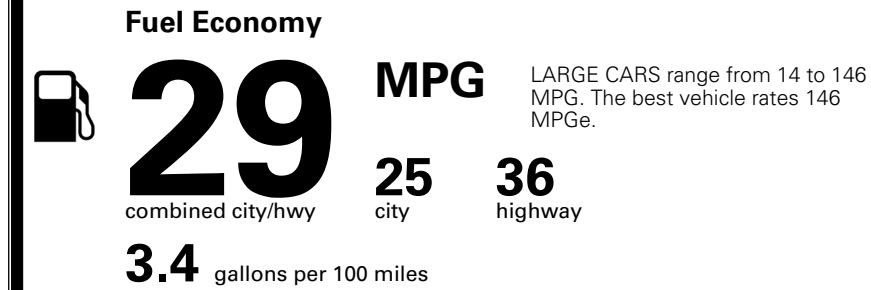

MSRP INCLUDING OPTIONS \$ 32,090.00

INLAND FREIGHT AND HANDLING \$ 1,245.00

TOTAL MANUFACTURER'S SUGGESTED RETAIL PRICE ▶

\$ 33,335.00

TOTAL ADDITIONAL WEIGHT: 12.0

EPA DOT Fuel Economy and Environment

Gasoline Vehicle