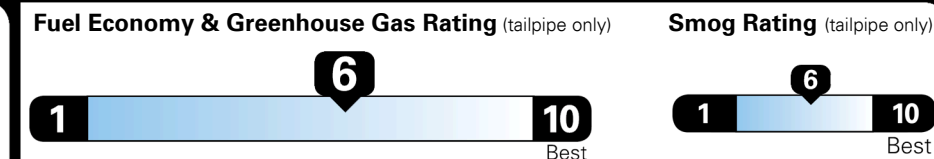

Actual results will vary for many reasons, including driving conditions and how you drive and maintain your vehicle. The average new vehicle gets 28 MPG and costs $9,500 to fuel over 5 years. Cost estimates are based on 15,000 miles per year at $ 3.50 per gallon. MPGe is miles per gasoline gallon equivalent. Vehicle emissions are a significant cause of climate change and smog.

fueleconomy.gov

Calculate personalized estimates and compare vehicles

GOVERNMENT 5-STAR SAFETY RATINGS

Overall Vehicle Score ★ ★ ★ ★ ★

Based on the combined rating of frontal, side and rollover. Should ONLY be compared to other vehicles of similar size and weight.

Frontal Driver ★ ★ ★ ★ ★

Crash Passenger ★ ★ ★ ★ ★

Based on the risk of injury in a frontal impact. Should ONLY be compared to other vehicles of similar size and weight.

Side Front seat ★ ★ ★ ★ ★

Crash Rear seat ★ ★ ★ ★ ★

Star ratings based on the risk of injury in a side impact.

Rollover ★ ★ ★ ★ ★

Star ratings based on the risk of rollover in a single-vehicle crash.

Star ratings range from 1 to 5 stars (★★★★★) with 5 being the highest.

Source: National Highway Traffic Safety Administration (NHTSA).

www.safercar.gov or 1-888-327-4236

Manufacturer's suggested retail price includes Manufacturer's recommended pre-delivery service. License and title fees, state and local taxes and other dealer installed options and accessories are not included in the manufacturer's suggested retail price.

PARTS CONTENT INFORMATION

FOR VEHICLES IN THIS CAR LINE U.S./CANADIAN PARTS CONTENT: 0 %

MAJOR SOURCES OF FOREIGN PARTS: KOREA: 95%

NOTE: PARTS CONTENT DOES NOT INCLUDE FINAL ASSEMBLY, DISTRIBUTION, OR OTHER NON-PARTS COSTS.

FOR THIS VEHICLE FINAL ASSEMBLY POINT: HWASUNG, KOREA

COUNTRY OF ORIGIN

ENGINE (MOTOR): KOREA

TRANSMISSION: KOREA