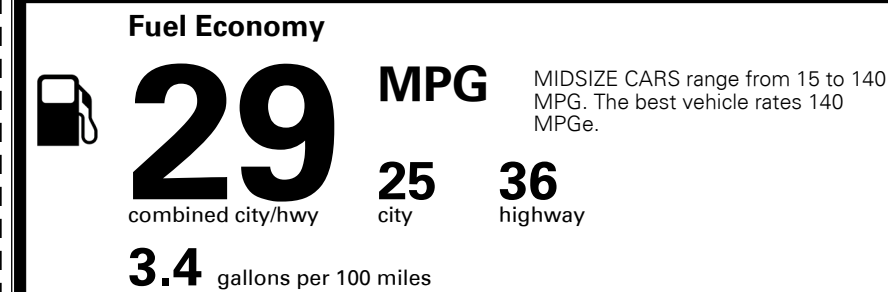

\$ 1,175.00

TOTAL MANUFACTURER'S SUGGESTED RETAIL PRICE ▶

\$ 30,160.00

TOTAL ADDITIONAL WEIGHT: 8.7

EPA DOT Fuel Economy and Environment

Gasoline Vehicle

You save \$500
 in fuel costs over 5 years compared to the average new vehicle.