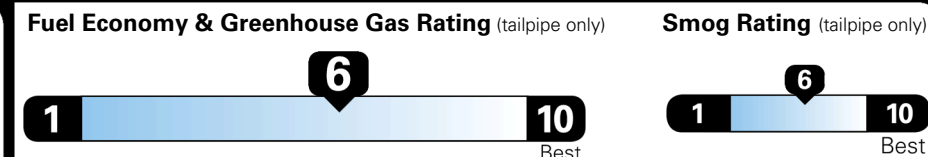

EPA DOT Fuel Economy and Environment

Gasoline Vehicle

You save \$0
 in fuel costs over 5 years compared to the average new vehicle.

Annual fuel cost \$1,700

This vehicle emits 310 grams CO₂ per mile. The best emits 0 grams per mile (tailpipe only). Producing and distributing fuel also create emissions; learn more at fueleconomy.gov.