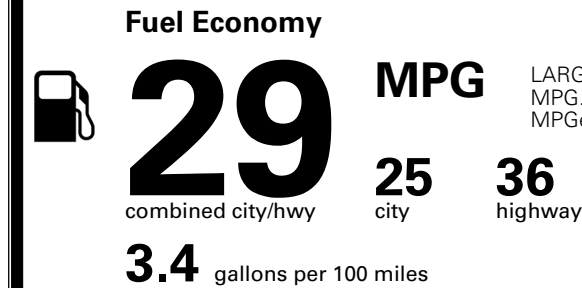

MSRP INCLUDING OPTIONS \$ 32,110.00

INLAND FREIGHT AND HANDLING \$ 1,245.00

### EPA DOT Fuel Economy and Environment

LARGE CARS range from 14 to 146 MPG. The best vehicle rates 146 MPGe.

**You save \$0**  
 in fuel costs over 5 years compared to the average new vehicle.

Annual fuel cost \$1,700