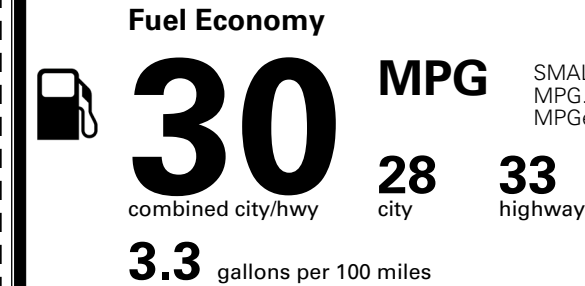

TOTAL ADDITIONAL WEIGHT:

EPA DOT Fuel Economy and Environment

Gasoline Vehicle

SMALL SUVs range from 14 to 138 MPG. The best vehicle rates 146 MPGe.

You save \$250
 in fuel costs over 5 years compared to the average new vehicle.