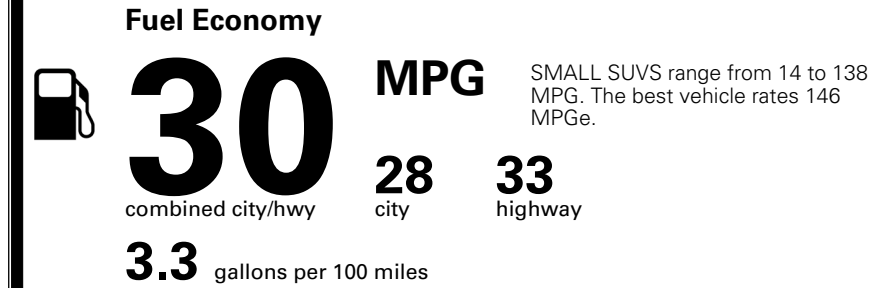

TOTAL ADDITIONAL WEIGHT: 7.2

EPA DOT Fuel Economy and Environment

Gasoline Vehicle

You save \$250
in fuel costs over 5 years
 compared to the average new vehicle.

Annual fuel cost \$1,550

Actual results will vary for many reasons, including driving conditions and how you drive and maintain your vehicle. The average new vehicle gets 29 MPG and costs \$8,000 to fuel over 5 years. Cost estimates are based on 15,000 miles per year at \$ 3.10 per gallon. MPGe is miles per gasoline gallon equivalent. Vehicle emissions are a significant cause of climate change and smog.