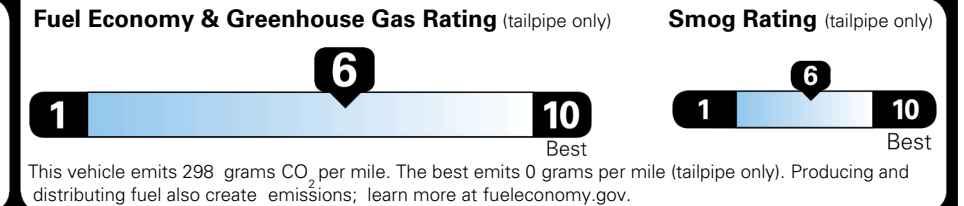

TOTAL ADDITIONAL WEIGHT: 7.2

EPA DOT Fuel Economy and Environment

Gasoline Vehicle

You save \$250
in fuel costs over 5 years
 compared to the average new vehicle.

Annual fuel cost \$1,550

Actual results will vary for many reasons, including driving conditions and how you drive and maintain your vehicle. The average new vehicle gets 29 MPG and costs \$8,000 to fuel over 5 years. Cost estimates are based on 15,000 miles per year at \$ 3.10 per gallon. MPGe is miles per gasoline gallon equivalent. Vehicle emissions are a significant cause of climate change and smog.