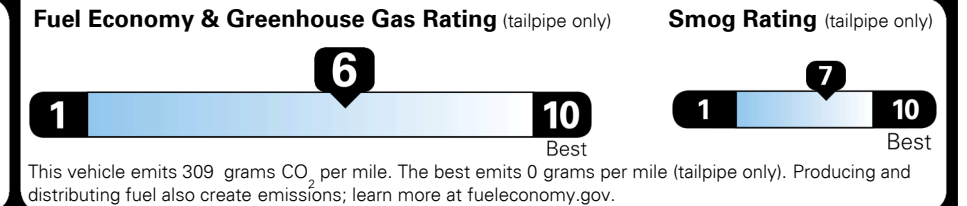

TOTAL ADDITIONAL WEIGHT: 19.5

EPA DOT Fuel Economy and Environment

Gasoline Vehicle

You save \$500
 in fuel costs over 5 years compared to the average new vehicle.

Annual fuel cost
\$1,850

Actual results will vary for many reasons, including driving conditions and how you drive and maintain your vehicle. The average new vehicle gets 28 MPG and costs \$9,750 to fuel over 5 years. Cost estimates are based on 15,000 miles per year at \$ 3.60 per gallon. MPGe is miles per gasoline gallon equivalent. Vehicle emissions are a significant cause of climate change and smog.

fueleconomy.gov

Calculate personalized estimates and compare vehicles

GOVERNMENT 5-STAR SAFETY RATINGS

Overall Vehicle Score ★ ★ ★ ★ ★

Based on the combined rating of frontal, side and rollover. Should ONLY be compared to other vehicles of similar size and weight.