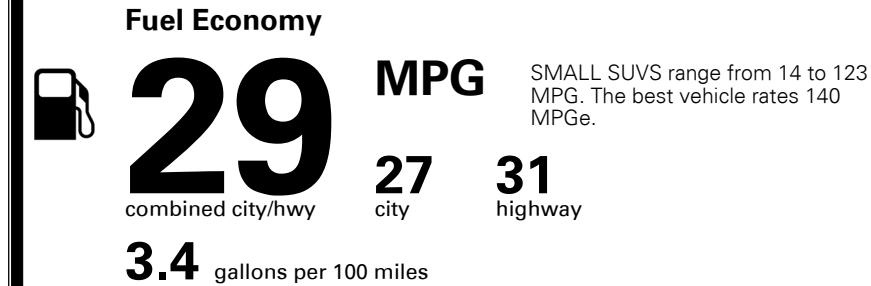

TOTAL ADDITIONAL WEIGHT: 19.5

EPA DOT Fuel Economy and Environment

Gasoline Vehicle

You save \$500
 in fuel costs over 5 years compared to the average new vehicle.

Annual fuel cost
\$1,850

Actual results will vary for many reasons, including driving conditions and how you drive and maintain your vehicle. The average new vehicle gets 28 MPG and costs \$9,750 to fuel over 5 years. Cost estimates are based on 15,000 miles per year at \$ 3.60 per gallon. MPGe is miles per gasoline gallon equivalent. Vehicle emissions are a significant cause of climate change and smog.