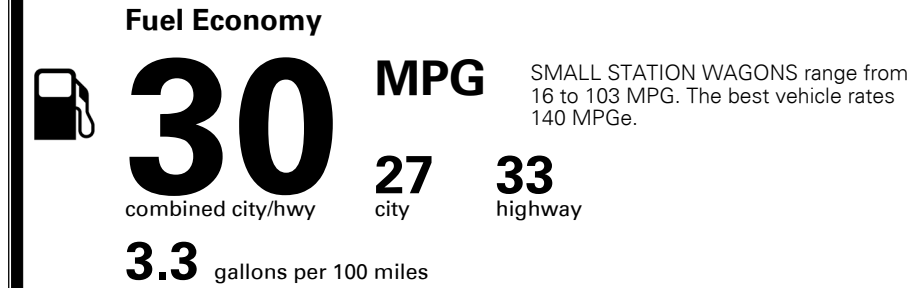

\$500.00

\$175.00

MSRP INCLUDING OPTIONS

\$ 20,965.00

INLAND FREIGHT AND HANDLING

\$ 1,375.00

TOTAL MANUFACTURER'S SUGGESTED RETAIL PRICE ▶

\$ 22,340.00

EPA DOT Fuel Economy and Environment

Gasoline Vehicle

You save \$750
 in fuel costs over 5 years compared to the average new vehicle.

Annual fuel cost \$1,750

Actual results will vary for many reasons, including driving conditions and how you drive and maintain your vehicle. The average new vehicle gets 28 MPG and costs \$9,500 to fuel over 5 years. Cost estimates are based on 15,000 miles per year at \$ 3.50 per gallon. MPGe is miles per gasoline gallon equivalent. Vehicle emissions are a significant cause of climate change and smog.