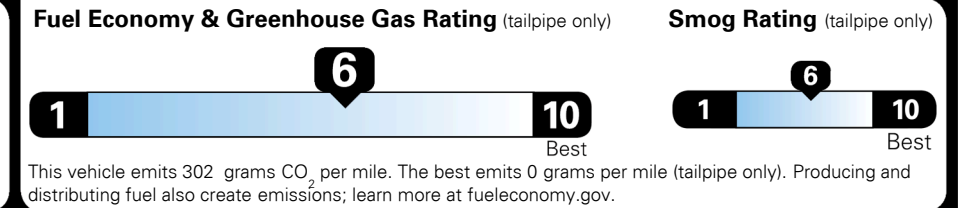

EPA DOT Fuel Economy and Environment

Gasoline Vehicle

You save \$750
 in fuel costs over 5 years compared to the average new vehicle.

Annual fuel cost \$1,750

Actual results will vary for many reasons, including driving conditions and how you drive and maintain your vehicle. The average new vehicle gets 28 MPG and costs \$9,500 to fuel over 5 years. Cost estimates are based on 15,000 miles per year at \$ 3.50 per gallon. MPGe is miles per gasoline gallon equivalent. Vehicle emissions are a significant cause of climate change and smog.