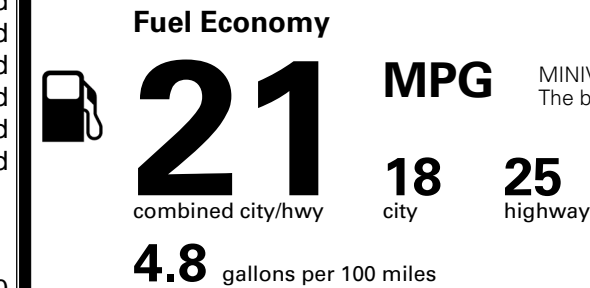

MSRP INCLUDING OPTIONS

\$ 40,205.00

INLAND FREIGHT AND HANDLING

\$ 1,545.00

TOTAL MANUFACTURER'S SUGGESTED RETAIL PRICE ▶

\$ 41,750.00

TOTAL ADDITIONAL WEIGHT: 16.6

EPA DOT Fuel Economy and Environment

Gasoline Vehicle

MINIVANS range from 20 to 83 MPG. The best vehicle rates 146 MPGe.

You spend \$3,250 more in fuel costs over 5 years compared to the average new vehicle.

Annual fuel cost \$2,350

Actual results will vary for many reasons, including driving conditions and how you drive and maintain your vehicle. The average new vehicle gets 29 MPG and costs \$8,500 to fuel over 5 years. Cost estimates are based on 15,000 miles per year at \$ 3.30 per gallon. MPGe is miles per gasoline gallon equivalent. Vehicle emissions are a significant cause of climate change and smog.