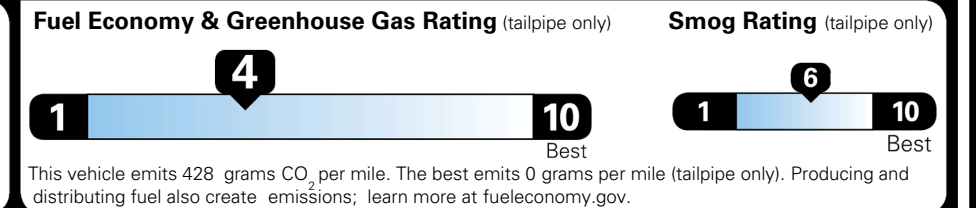

MSRP INCLUDING OPTIONS

\$ 40,205.00

INLAND FREIGHT AND HANDLING

\$ 1,545.00

TOTAL MANUFACTURER'S SUGGESTED RETAIL PRICE ▶

\$ 41,750.00

TOTAL ADDITIONAL WEIGHT: 16.6

EPA DOT Fuel Economy and Environment

Gasoline Vehicle

MINIVANS range from 20 to 83 MPG. The best vehicle rates 146 MPGe.

You spend \$3,250 more in fuel costs over 5 years compared to the average new vehicle.

Annual fuel cost \$2,350

Actual results will vary for many reasons, including driving conditions and how you drive and maintain your vehicle. The average new vehicle gets 29 MPG and costs \$8,500 to fuel over 5 years. Cost estimates are based on 15,000 miles per year at \$ 3.30 per gallon. MPGe is miles per gasoline gallon equivalent. Vehicle emissions are a significant cause of climate change and smog.