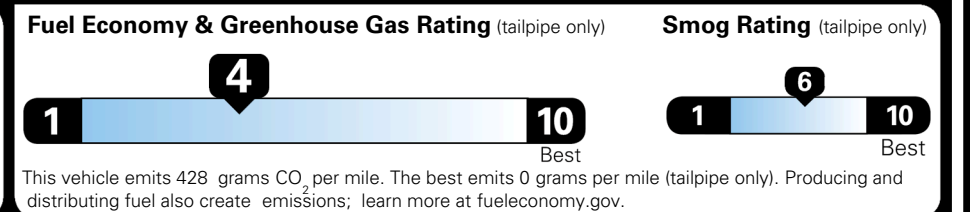

EPA DOT Fuel Economy and Environment

Gasoline Vehicle

You spend \$3,250 more in fuel costs over 5 years compared to the average new vehicle.

Annual fuel cost \$2,350

Actual results will vary for many reasons, including driving conditions and how you drive and maintain your vehicle. The average new vehicle gets 29 MPG and costs \$8,500 to fuel over 5 years. Cost estimates are based on 15,000 miles per year at \$ 3.30 per gallon. MPGe is miles per gasoline gallon equivalent. Vehicle emissions are a significant cause of climate change and smog.