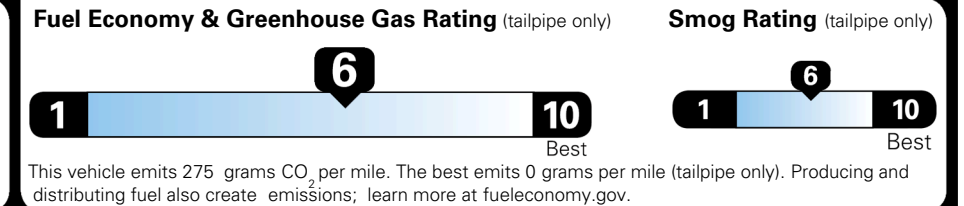

Actual results will vary for many reasons, including driving conditions and how you drive and maintain your vehicle. The average new vehicle gets 29 MPG and costs $8,500 to fuel over 5 years. Cost estimates are based on 15,000 miles per year at $ 3.30 per gallon. MPGe is miles per gasoline gallon equivalent. Vehicle emissions are a significant cause of climate change and smog.

fueleconomy.gov

Calculate personalized estimates and compare vehicles

GOVERNMENT 5-STAR SAFETY RATINGS

Overall Vehicle Score		Not Rated
Based on the combined rating of frontal, side and rollover. Should ONLY be compared to other vehicles of similar size and weight.		
Frontal	Driver	★★★★★
Crash	Passenger	★★★★
Based on the risk of injury in a frontal impact. Should ONLY be compared to other vehicles of similar size and weight.		
Side	Front seat	Not Rated
Crash	Rear seat	Not Rated
Star ratings based on the risk of injury in a side impact.		
Rollover		★★★★
Star ratings based on the risk of rollover in a single-vehicle crash.		

Star ratings range from 1 to 5 stars (★★★★★) with 5 being the highest.
Source: National Highway Traffic Safety Administration (NHTSA).
www.safercar.gov or 1-888-327-4236

Manufacturer's suggested retail price includes Manufacturer's recommended pre-delivery service. License and title fees, state and local taxes and other dealer installed options and accessories are not included in the manufacturer's suggested retail price.

PARTS CONTENT INFORMATION

FOR VEHICLES IN THIS CAR LINE U.S./CANADIAN PARTS CONTENT: 2 %

MAJOR SOURCES OF FOREIGN PARTS: KOREA: 90%

NOTE: PARTS CONTENT DOES NOT INCLUDE FINAL ASSEMBLY, DISTRIBUTION, OR OTHER NON-PARTS COSTS.

FOR THIS VEHICLE FINAL ASSEMBLY POINT: GWANGMYEONG, KOREA

COUNTRY OF ORIGIN

ENGINE (MOTOR): KOREA

TRANSMISSION: KOREA