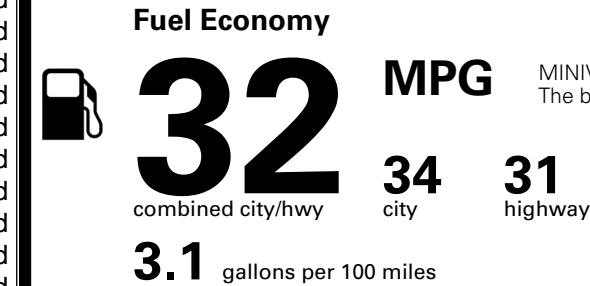

\$495.00
 \$1,000.00

 \$315.00
 \$120.00
 \$400.00
 \$400.00
 \$80.00

MSRP INCLUDING OPTIONS

\$ 51,300.00

INLAND FREIGHT AND HANDLING

\$ 1,545.00

TOTAL MANUFACTURER'S SUGGESTED RETAIL PRICE ▶

\$ 52,845.00

TOTAL ADDITIONAL WEIGHT: 25.8

EPA DOT Fuel Economy and Environment

Gasoline Vehicle

MINIVANS range from 20 to 83 MPG. The best vehicle rates 146 MPGe.

You save \$750
 in fuel costs over 5 years compared to the average new vehicle.