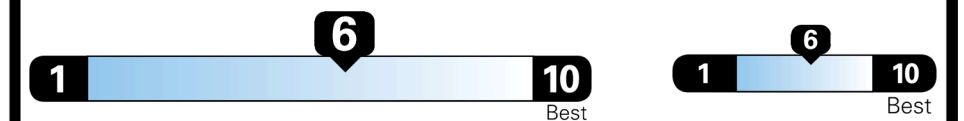

This vehicle emits 275 grams CO₂ per mile. The best emits 0 grams per mile (tailpipe only). Producing and distributing fuel also create emissions; learn more at fueleconomy.gov.

Actual results will vary for many reasons, including driving conditions and how you drive and maintain your vehicle. The average new vehicle gets 29 MPG and costs $8,500 to fuel over 5 years. Cost estimates are based on 15,000 miles per year at $ 3.30 per gallon. MPGe is miles per gasoline gallon equivalent. Vehicle emissions are a significant cause of climate change and smog.

fueleconomy.gov

Calculate personalized estimates and compare vehicles