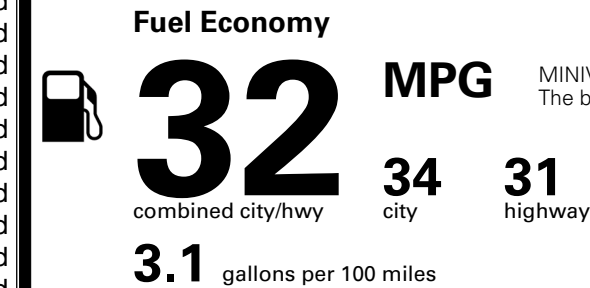

 \$315.00
 \$400.00
 \$80.00

MSRP INCLUDING OPTIONS

\$ 50,780.00

INLAND FREIGHT AND HANDLING

\$ 1,545.00

TOTAL MANUFACTURER'S SUGGESTED RETAIL PRICE ▶

\$ 52,325.00

TOTAL ADDITIONAL WEIGHT: 12.2

EPA DOT Fuel Economy and Environment

Gasoline Vehicle

MINIVANS range from 20 to 83 MPG. The best vehicle rates 146 MPGe.

You save \$750
 in fuel costs over 5 years compared to the average new vehicle.

Annual fuel cost \$1,550