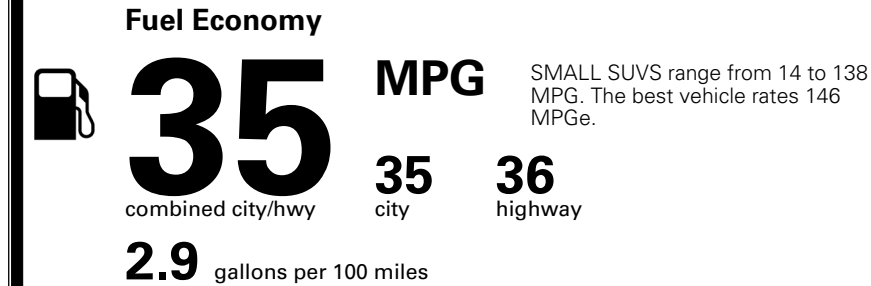

EXTERIOR

18" Alloy Wheels
LED Projector Headlights w/ Auto-On/Off
LED Rear Combination Lights & Daytime Running Lights
Heated Outside Mirrors w/ LED Turn Signals
Rear Privacy Glass and Rear Spoiler
Compact Spare Tire

WARRANTY

10 Year/100,000 Mile Limited Powertrain Warranty
10 Year/100,000 Mile Limited Battery Warranty
5 Year/60,000 Mile Limited Basic Warranty
5 Year/60,000 Mile Roadside Assistance

MANUFACTURER'S SUGGESTED RETAIL PRICE ▶

$ 32,790.00

ADDITIONAL INSTALLED EQUIPMENT:
(In addition to or in place of standard features)
All Weather Floor Mats $220.00
Cargo Cover $190.00
Wheel Locks $80.00

MSRP INCLUDING OPTIONS

$ 33,280.00

INLAND FREIGHT AND HANDLING

$ 1,495.00

TOTAL MANUFACTURER'S SUGGESTED RETAIL PRICE ▶

$ 34,775.00

*Additional terms and conditions apply.

**Kia Connect may be currently unavailable for some Model Year 2022 and newer vehicles sold or purchased in Massachusetts; please see owners.kia.com for more information.

NOTE: When you purchase this vehicle, Kia America, Inc. collects personal information you provide to the dealership. For information on our collection and use of personal information and your rights, please see our Privacy Policy on www.kia.com.

TOTAL ADDITIONAL WEIGHT: 15.2

EPA DOT Fuel Economy and Environment

Gasoline Vehicle

You save $1,500
in fuel costs over 5 years compared to the average new vehicle.

Annual fuel cost
$1,400