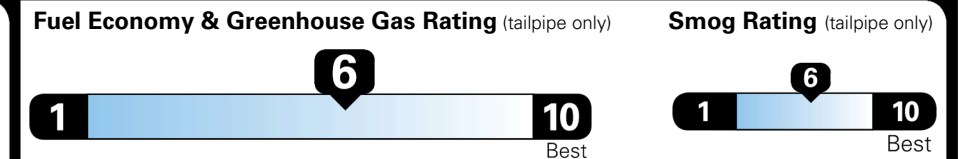

TOTAL ADDITIONAL WEIGHT: 15.2

EPA DOT Fuel Economy and Environment

Gasoline Vehicle

You save \$1,500
 in fuel costs over 5 years compared to the average new vehicle.

Annual fuel cost
\$1,400

Actual results will vary for many reasons, including driving conditions and how you drive and maintain your vehicle. The average new vehicle gets 29 MPG and costs \$8,500 to fuel over 5 years. Cost estimates are based on 15,000 miles per year at \$ 3.30 per gallon. MPGe is miles per gasoline gallon equivalent. Vehicle emissions are a significant cause of climate change and smog.