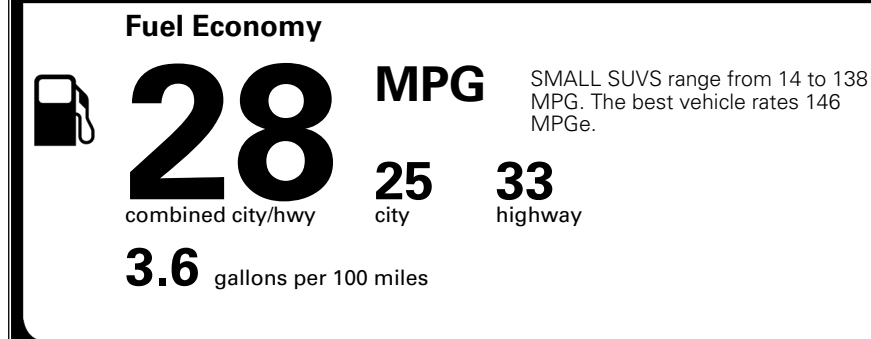

TOTAL ADDITIONAL WEIGHT: 19.0

EPA DOT Fuel Economy and Environment

Gasoline Vehicle

You spend \$250 more in fuel costs over 5 years compared to the average new vehicle.

Annual fuel cost \$1,750

Actual results will vary for many reasons, including driving conditions and how you drive and maintain your vehicle. The average new vehicle gets 29 MPG and costs \$8,500 to fuel over 5 years. Cost estimates are based on 15,000 miles per year at \$ 3.30 per gallon. MPGe is miles per gasoline gallon equivalent. Vehicle emissions are a significant cause of climate change and smog.