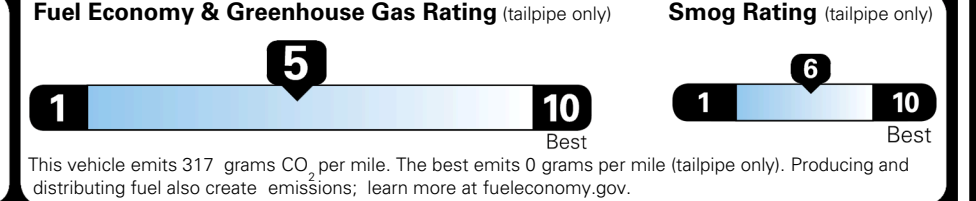

TOTAL ADDITIONAL WEIGHT: 19.0

EPA DOT Fuel Economy and Environment

Gasoline Vehicle

You spend \$250 more in fuel costs over 5 years compared to the average new vehicle.

Annual fuel cost \$1,750

Actual results will vary for many reasons, including driving conditions and how you drive and maintain your vehicle. The average new vehicle gets 29 MPG and costs \$8,500 to fuel over 5 years. Cost estimates are based on 15,000 miles per year at \$ 3.30 per gallon. MPGe is miles per gasoline gallon equivalent. Vehicle emissions are a significant cause of climate change and smog.