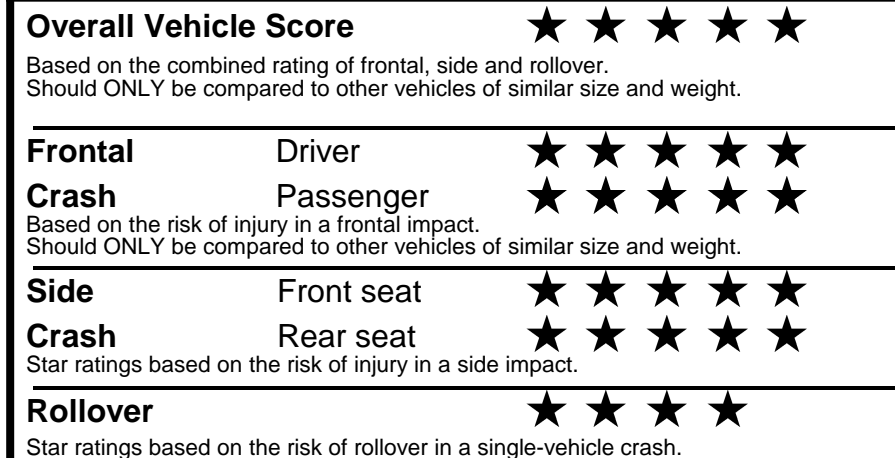

fueleconomy.gov

Calculate personalized estimates and compare vehicles

GOVERNMENT 5-STAR SAFETY RATINGS

Star ratings range from 1 to 5 stars (★★★★★) with 5 being the highest. Source: National Highway Traffic Safety Administration (NHTSA). www.safercar.gov or 1-888-327-4236